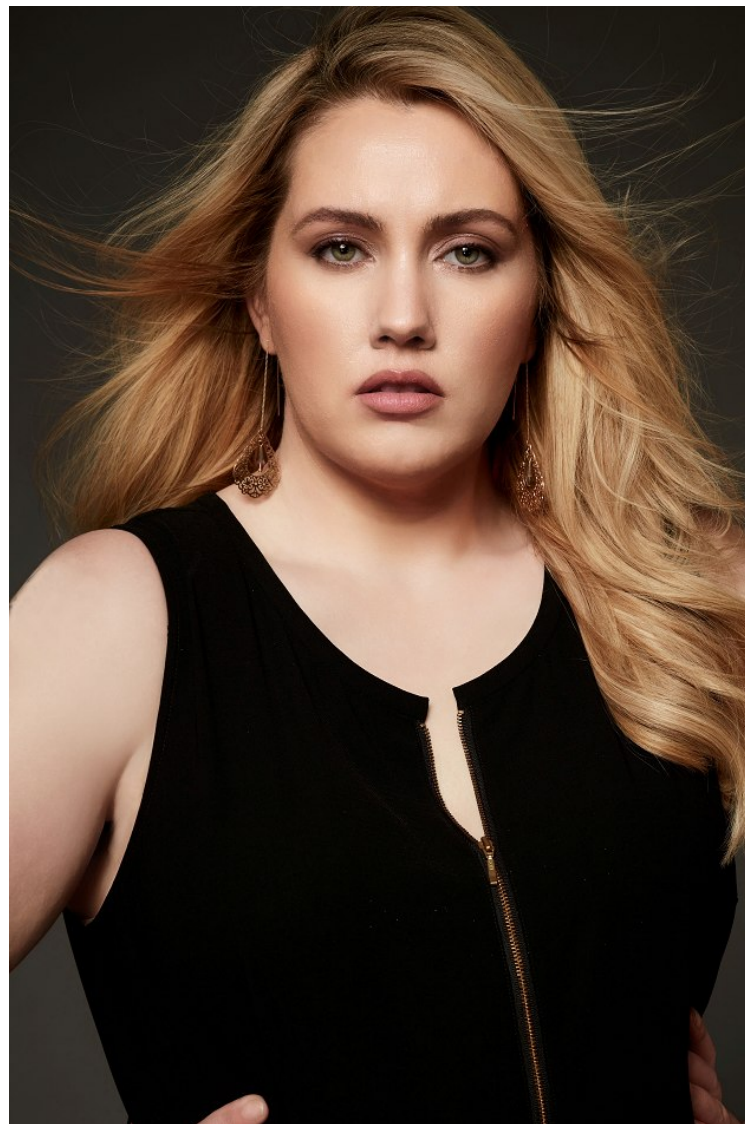

EMAIL ipm@ipmodels.com

SARAH BIERMANN

Height 5'11" Bust 38" C Waist 37" Hips 46" Dress 14 US Shoe 10.5 US Hair Blonde Eyes Blue/Green

EMAIL ipm@ipmmodels.com

SARAH BIERMANN

Height 5'11" Bust 38" C Waist 37" Hips 46" Dress 14 US Shoe 10.5 US Hair Blonde Eyes Blue/Green

IPM

MODEL MANAGEMENT

EMAIL ipm@ipmmmodels.com

SARAH BIERMANN

Height 5'11" Bust 38" C Waist 37" Hips 46" Dress 14 US Shoe 10.5 US Hair Blonde Eyes Blue/Green

EMAIL ipm@ipmmodels.com

SARAH BIERMANN

Height 5'11" Bust 38" C Waist 37" Hips 46" Dress 14 US Shoe 10.5 US Hair Blonde Eyes Blue/Green

EMAIL ipm@ipmmodels.com

SARAH BIERMANN

Height 5'11" Bust 38" C Waist 37" Hips 46" Dress 14 US Shoe 10.5 US Hair Blonde Eyes Blue/Green