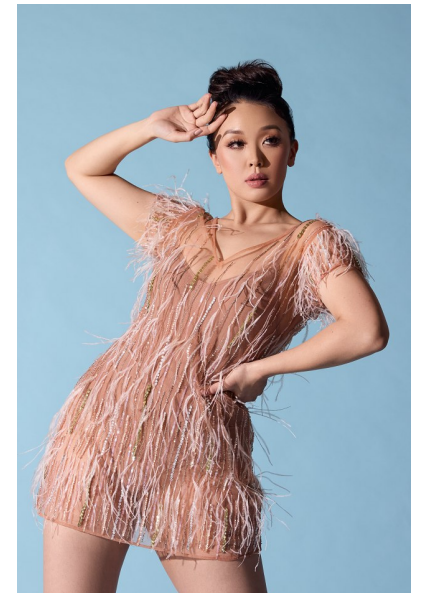

KA LAAM CHAN

Height 5'10" Bust 34" B/C Waist 28.5" Hips 42.5" Dress 8-10 US Shoe 9
US Hair Dark Brown Eyes Brown

IPM
MODEL MANAGEMENT

EMAIL ipm@ipmmmodels.com