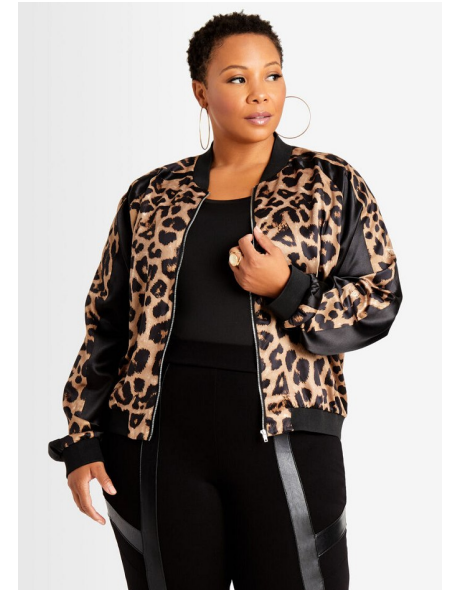

EBONY WALKER

Height 5'7.5" Bust 38" DD Waist 37" Hips 47" Dress 12-14 US Shoe 9.5
US (kids) Hair Brown Eyes Brown

IPM
MODEL MANAGEMENT

EMAIL ipm@ipmmmodels.com