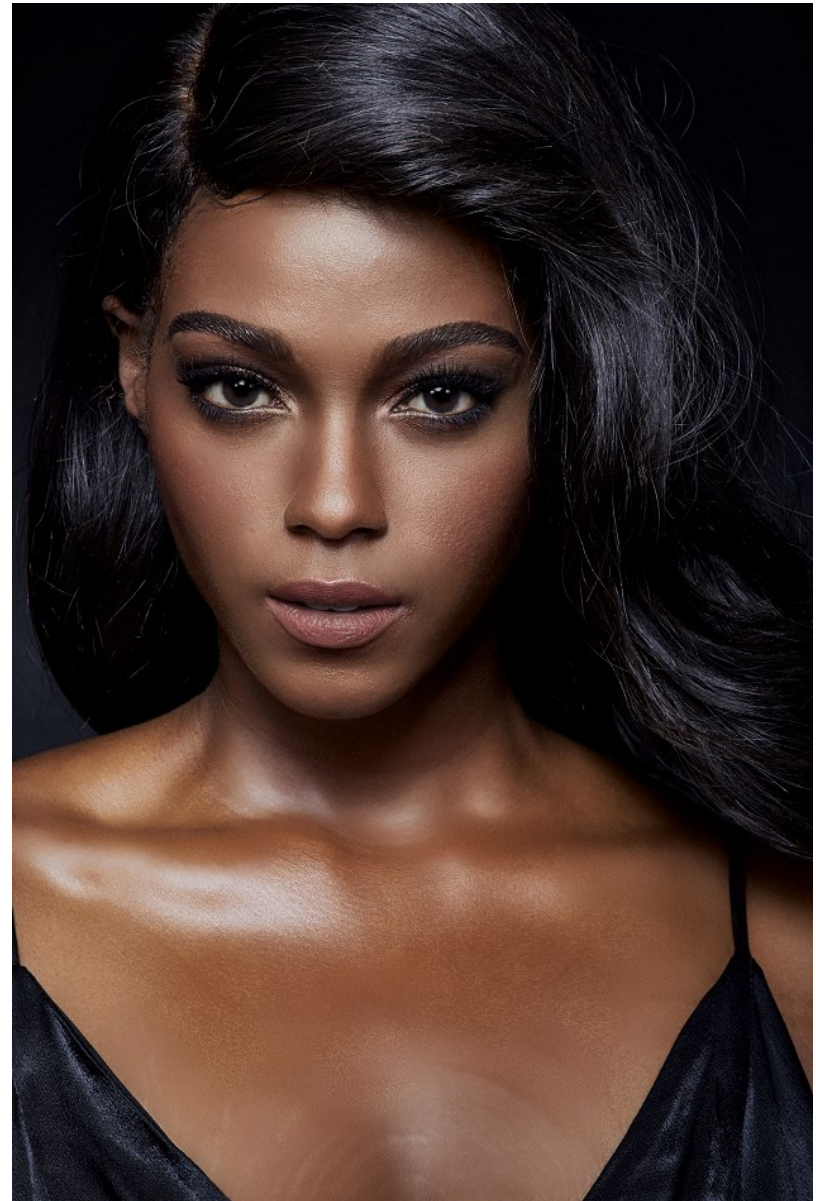

MONIQUE ROBINSON

Height 6'0" Bust 38" DD Waist 33" Hips 48" Dress 16 US Shoe 11 US
Hair Dark Brown Eyes Brown

Instagram Facebook

FOUNDATION SHADES:

MAC / NW45 PAT MCGRATH / Deep 31

HAIR TEXTURE:

Natural Hair / Bob length, Straight or Curly, Heat Okay
Wigs / Straight, Curly